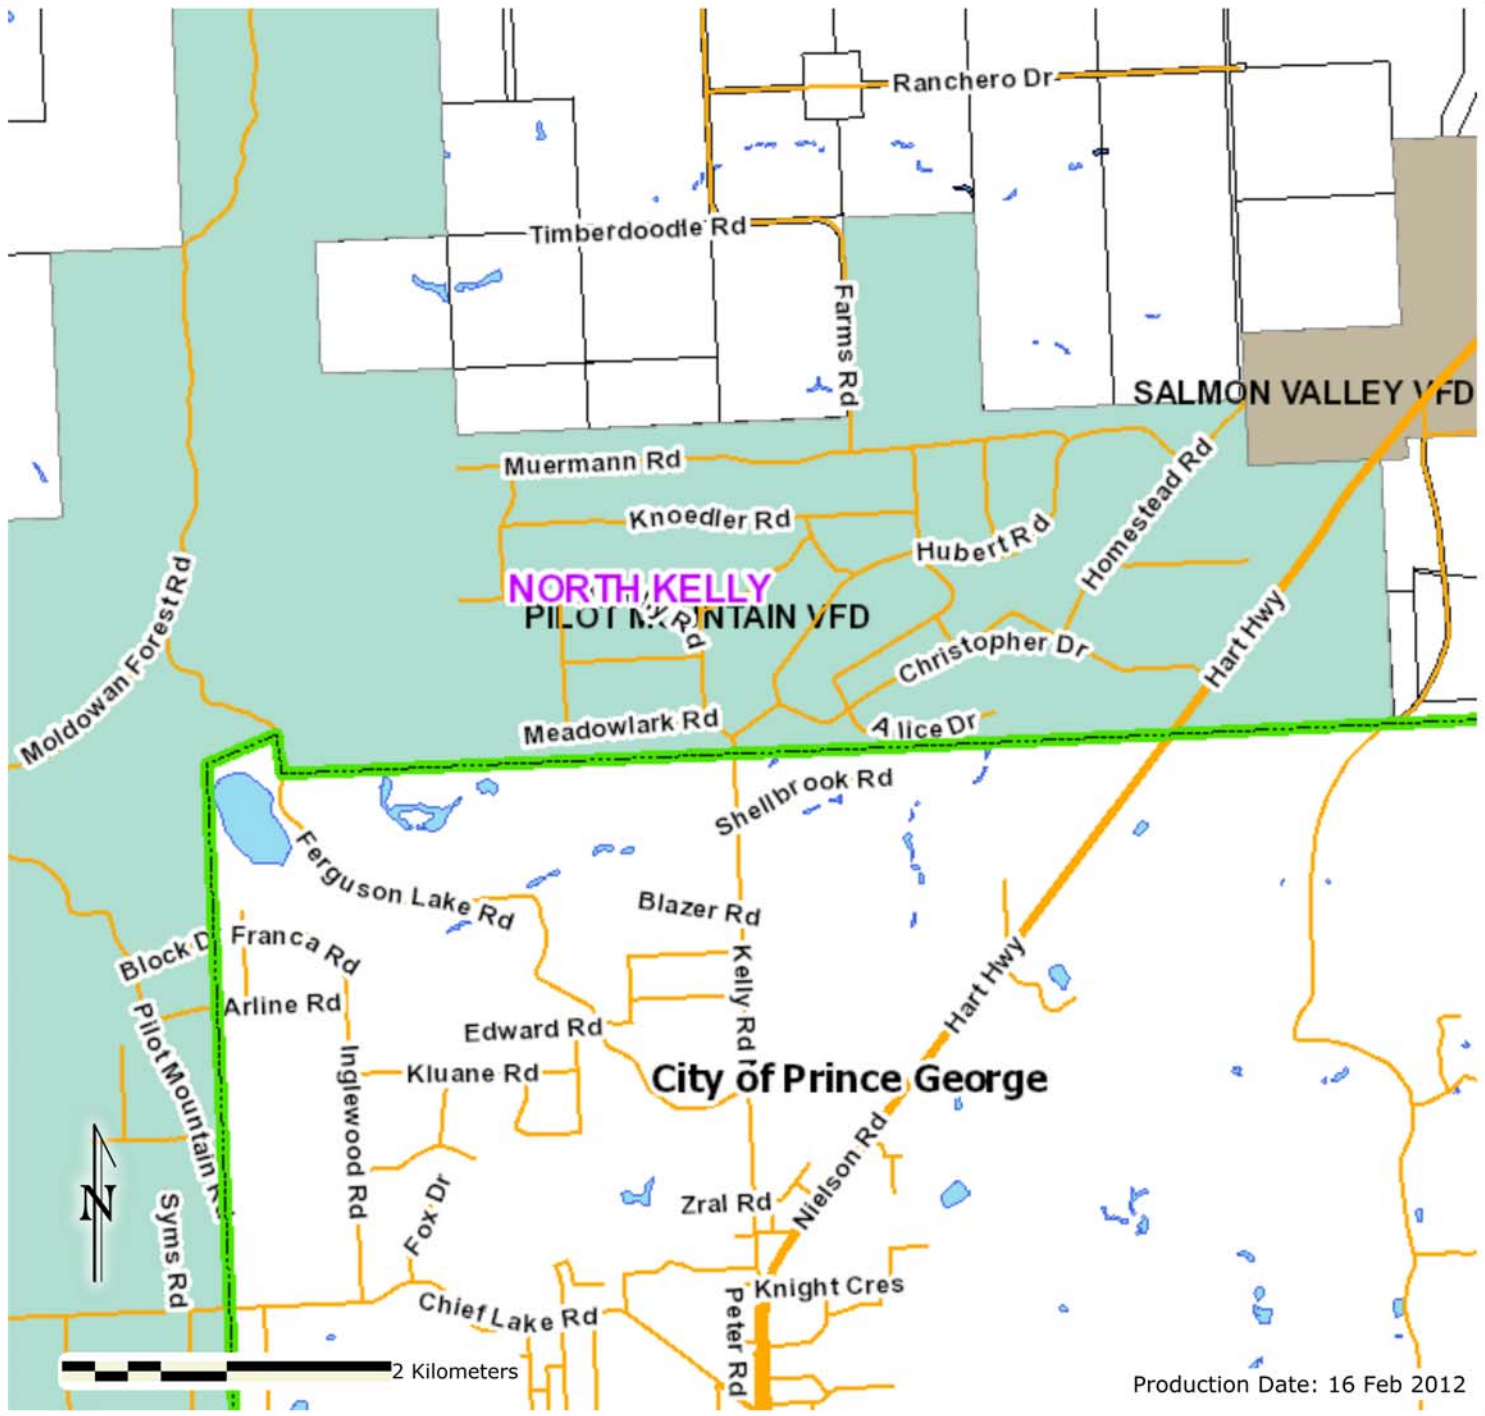

# REGIONAL DISTRICT of Fraser-Fort George

# RD Geo Map

Production Date: 16 Feb 2012

Warning: This map is a composite of data from many sources. While all reasonable efforts are made to ensure the accuracy and currency of this map, the Regional District makes no warranties regarding its suitability for a particular purpose nor for the validity of the base data from which it was compiled. Reliance on this information without verification from original records is done at the user's own risk.